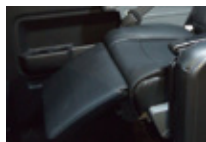

### Services

Amenity service (wet wipes, blanket, slippers, USB cable, etc.)

100 V outlet and USB power port

Armrest fold-out tray table

Ottoman

Reclining & ottoman controller

Large seat pocket & USB power port