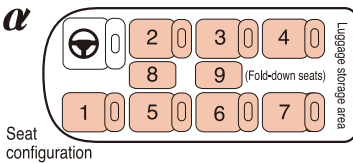

Jumbo Premium  $\alpha$   
HIACE Grand Cabin

Length : 5380 mm  
Width : 1880 mm  
Height : 2285 mm

For up to 9 passengers

Recommended # of passengers: 6-7

## Seat Class

JUMBO PREMIUM  $\alpha$

Genuine leather seats, manual recliners

● HIACE Grand Cabin  
Jumbo Premium  $\alpha$   
Accommodates up to 9 passengers  
(6 regular seats, 1 passenger seat, 2 fold-down seats)  
Recommended # of passengers: 6-7