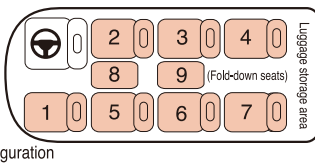

Introducing Jumbo Premium α

JUMBO PREMIUM α

For up to 9 passengers

The next generation Jumbo Premium α offers a comfortable transportation experience to large groups at a reasonable price.

Jumbo Premium α
HIACE Grand Cabin

Length : 5380 mm
Width : 1880 mm
Height : 2285 mm

For up to 9 passengers

Recommended # of passengers: 6-7

of suitcases: 5-7

Seat class/special service fees

JUMBO PREMIUM α

Genuine leather seats, manual recliners

● HIACE Grand Cabin
Jumbo Premium α

Accommodates up to 9 passengers
(6 regular seats, 1 passenger seat, 2 fold-down seats)
Recommended # of passengers: 6-7

Price: + JPY 2,000

Vehicle equipment

Genuine leather seats, manual recliners, 100 V outlet, USB, intermediate monitor, in-car WiFi, etc.

Services

Amenity service (wet wipes, blanket, slippers, USB cable, etc.)

100 V outlet and USB power port

Armrest fold-out tray table

Ottoman

Reclining & ottoman controller

Large seat pocket & USB power port