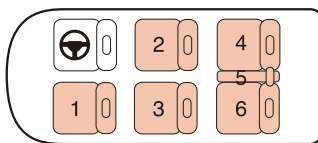

Alphard
Executive Lounge

Length : 4915 mm
Width : 1850 mm
Height : 1895 mm

For up to 6 passengers

Recommended # of passengers: 2-4

of suitcases: 3-4

Seat class/special service fees

QUEEN EXECUTIVE

Genuine leather seats, fully-electric recliners

● Alphard Executive Lounge

Accommodates up to 6 passengers

Recommended # of passengers: 2-4

Fee system

- ★ Your base price will be per the approved time-based rate preset by the Ministry of Land, Infrastructure, Transport and Tourism.
- ★ Your price will vary based on your pick-up location and destination and will be calculated as follows:
 - (1) time when the vehicle leaves our garage +
 - (2) your hours of service/transportation package +
 - (3) time when the vehicle returns to our garage.
- ★ You will be charged for hours you used our service plus the out-of-service fee.
- ★ Other fees including highway tolls, parking fees, admission fees, and accommodation fees will be charged separately from this price.