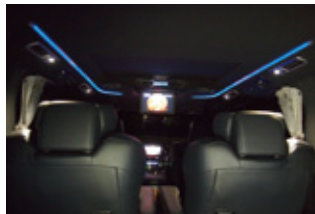

Queen Executive (minivan)

QUEEN EXECUTIVE

For up to 6 passengers

A minivan-type private hire vehicle great for any occasions including sightseeing and transportation. We offer chartered transportation service tailored to your plan at a reasonable price.

Alphard
Executive Lounge

Length : 4915 mm
Width : 1850 mm
Height : 1895 mm

For up to 6 passengers

Recommended # of passengers: 2-4

of suitcases: 3-4

Seat class/special service fees

QUEEN EXECUTIVE

Genuine leather seats, fully-electric recliners

● Alphard Executive Lounge

Accommodates up to 6 passengers

Recommended # of passengers: 2-4

Fee system

- ★ Your base price will be per the approved time-based rate preset by the Ministry of Land, Infrastructure, Transport and Tourism.
- ★ Your price will vary based on your pick-up location and destination and will be calculated as follows:
 - (1) time when the vehicle leaves our garage +
 - (2) your hours of service/transportation package +
 - (3) time when the vehicle returns to our garage.
- ★ You will be charged for hours you used our service plus the out-of-service fee.
- ★ Other fees including highway tolls, parking fees, admission fees, and accommodation fees will be charged separately from this price.