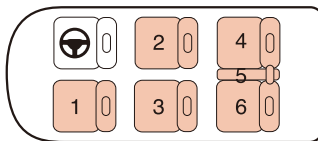

Alphard
Executive Lounge

Length : 4915 mm

Width : 1850 mm

Height : 1895 mm

Seat configuration

For up to 6 passengers

Recommended # of passengers: 2-4

of suitcases: 3-4