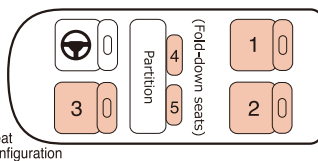

Alphard Special Specifications

Length : 4915 mm
Width : 1850 mm
Height : 1895 mm

For up to 5 passengers

Recommended # of passengers: 2

# of suitcases: 2-3

Vehicle equipment

Genuine leather seats, fully-electric recliners, massage function, USB, intermediate monitor, in-car WiFi, etc.